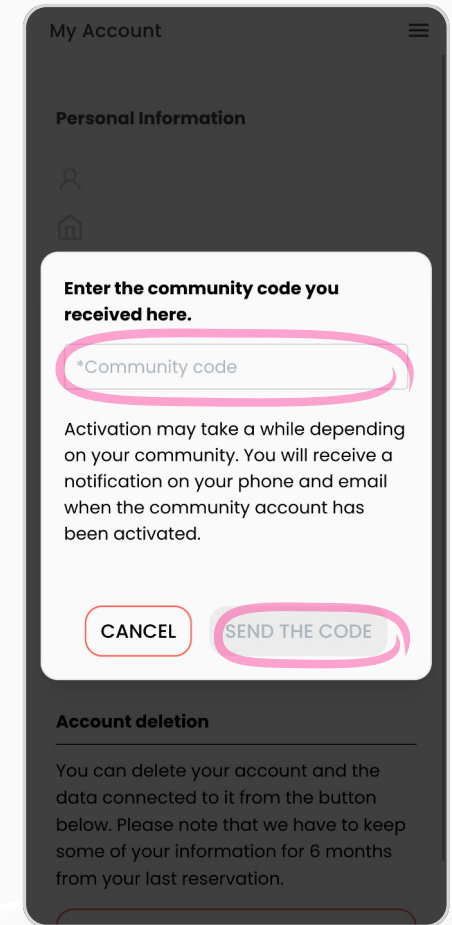

Adding a Community Account

Select "My account" from the Japster menu.

Press "Enter community code" button.

Enter the community code you received in the pop-up that opens and press "send code".