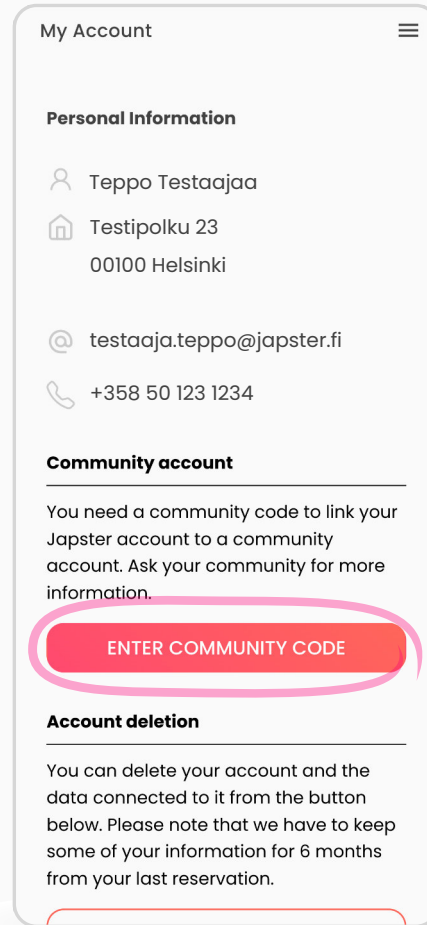

Adding a Community Account

Select "My account" from the Japster menu.

Press "Enter community code" button.

Enter the community code you received in the pop-up that opens and press "send code".