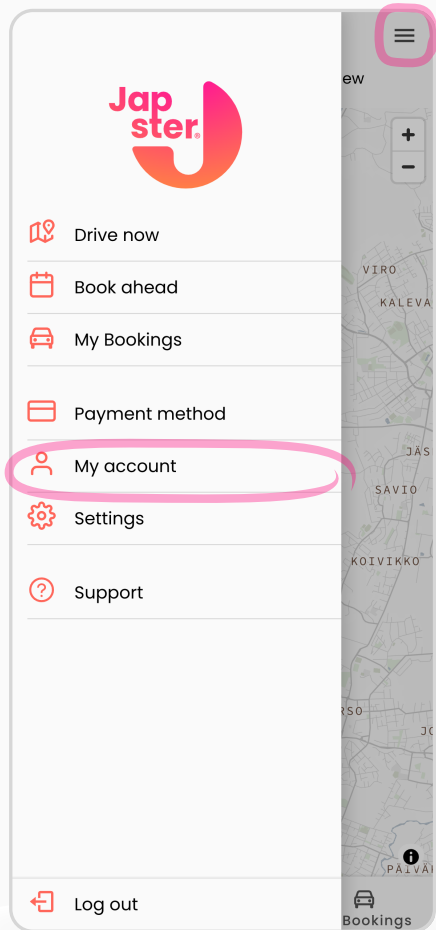

Adding a Community Account

Select "My account" from the Japster menu.

Press "Enter community code" button.

Enter the community code you received in the pop-up that opens and press "send code".